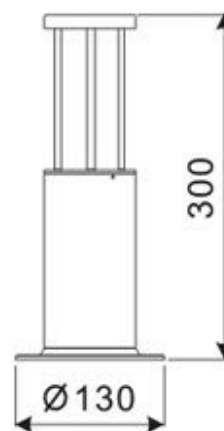

LED Exterior Lighting – LR-E00020

Model No.	LR-E00020
LED Type	CREE XP
LED Q'TY.	1
Beam Angle	90°
Minimum luminous flux(lm)	160
Voltage	120V
LED Watt	3W
Environmental Temperature	- 20~60°C
Environmental Humidity	0%-95%
Safety Class	I
Safety Type	IP44
Material	Aluminium
Driver	Included